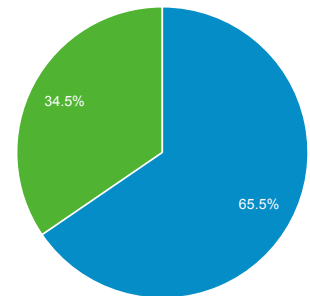

Language	Sessions	% Sessions
1. sk	129,223	60.47%
2. sk-sk	43,695	20.45%
3. en-us	15,830	7.41%
4. cs	12,114	5.67%
5. cs-cz	3,565	1.67%
6. en-gb	2,709	1.27%
7. hu	1,165	0.55%
8. en	967	0.45%
9. de	648	0.30%
10. hu-hu	581	0.27%