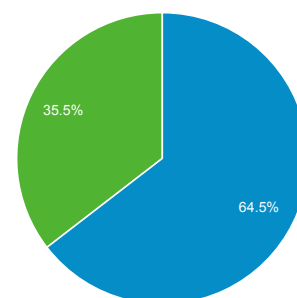

Jun 1, 2016 - Jun 30, 2016

Audience Overview

All Users
100.00% Sessions

Overview

Sessions
286,747

Users
138,916

Pageviews
1,131,928

Pages / Session
3.95

Avg. Session Duration
00:04:06

Bounce Rate
54.74%

% New Sessions
35.41%

Returning Visitor (Blue) | New Visitor (Green)

Language	Sessions	% Sessions
1. sk	171,333	59.75%
2. sk-sk	60,849	21.22%
3. en-us	21,390	7.46%
4. cs	16,380	5.71%
5. cs-cz	4,363	1.52%
6. en-gb	2,909	1.01%
7. en	1,709	0.60%
8. hu	1,557	0.54%
9. hu-hu	998	0.35%
10. de	940	0.33%