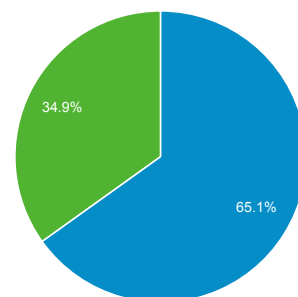

Oct 1, 2015 - Oct 31, 2015

Audience Overview

All Sessions
100.00%

Overview

Sessions
236,322

Users
110,996

Pageviews
1,171,763

Pages / Session
4.96

Avg. Session Duration
00:04:32

Bounce Rate
50.79%

% New Sessions
34.85%

■ Returning Visitor ■ New Visitor

Language	Sessions	% Sessions
1. sk	138,565	58.63%
2. sk-sk	45,575	19.29%
3. en-us	20,102	8.51%
4. cs	16,908	7.15%
5. cs-cz	3,998	1.69%
6. en-gb	2,539	1.07%
7. en	1,923	0.81%
8. hu	1,205	0.51%
9. de	775	0.33%
10. hu-hu	761	0.32%