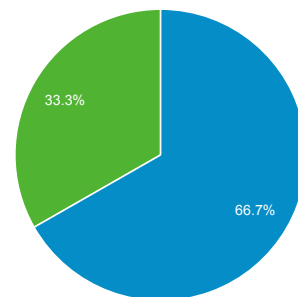

May 1, 2014 - May 31, 2014

Audience Overview

All Sessions
100.00%

+ Add Segment

Overview

Sessions
393,445

Users
176,151

Pageviews
1,901,335

Pages / Session
4.83

Avg. Session Duration
00:05:03

Bounce Rate
49.50%

% New Sessions
33.22%

Returning Visitor New Visitor

Language	Sessions	% Sessions
1. sk	231,260	58.78%
2. sk-sk	66,581	16.92%
3. cs	33,874	8.61%
4. en-us	31,757	8.07%
5. en	10,266	2.61%
6. cs-cz	6,347	1.61%
7. en-gb	2,699	0.69%
8. hu	1,972	0.50%
9. hu-hu	1,727	0.44%
10. de	1,674	0.43%