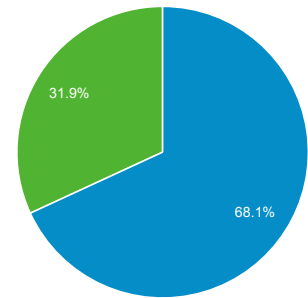

Avg. Visit Duration
00:06:06

% New Visits
31.82%

Unique Visitors
162,746

Pages / Visit
5.89

Bounce Rate
44.13%

Returning Visitor New Visitor

Language	Visits	% Visits
1. sk	223,328	59.61%
2. sk-sk	48,046	12.82%
3. cs	36,738	9.81%
4. en-us	35,134	9.38%
5. en	15,213	4.06%
6. cs-cz	6,143	1.64%
7. en-gb	1,971	0.53%
8. hu	1,537	0.41%
9. hu-hu	1,431	0.38%
10. de	1,174	0.31%