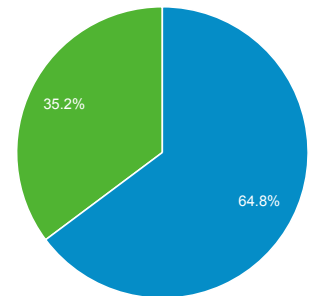

Language	Sessions	% Sessions
1. sk	176,147	62.23%
2. sk-sk	60,336	21.32%
3. en-us	17,605	6.22%
4. cs	14,338	5.07%
5. cs-cz	4,326	1.53%
6. en-gb	3,170	1.12%
7. hu	1,287	0.45%
8. en	1,141	0.40%
9. de	704	0.25%
10. hu-hu	676	0.24%