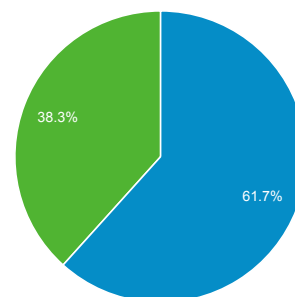

Aug 1, 2014 - Aug 31, 2014

Audience Overview

All Sessions
100.00%

+ Add Segment

Overview

Sessions
333,279

Users
161,174

Pageviews
1,616,560

Pages / Session
4.85

Avg. Session Duration
00:04:35

Bounce Rate
51.70%

% New Sessions
38.29%

Returning Visitor (blue) New Visitor (green)

Language	Sessions	% Sessions
1. sk	192,933	57.89%
2. sk-sk	58,994	17.70%
3. cs	28,644	8.59%
4. en-us	26,942	8.08%
5. en	7,750	2.33%
6. cs-cz	5,740	1.72%
7. en-gb	2,708	0.81%
8. hu	1,594	0.48%
9. hu-hu	1,585	0.48%
10. de	1,326	0.40%