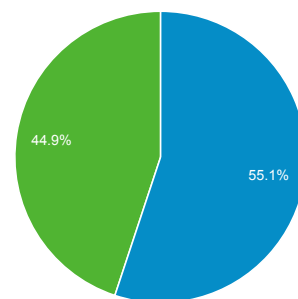

Jun 1, 2014 - Jun 30, 2014

Audience Overview

All Sessions
100.00%

+ Add Segment

Overview

Sessions
361,002

Users
174,790

Pageviews
1,796,323

Pages / Session
4.98

Avg. Session Duration
00:04:50

Bounce Rate
49.84%

% New Sessions
44.86%

Returning Visitor New Visitor

Language	Sessions	% Sessions
1. sk	213,629	59.18%
2. sk-sk	61,916	17.15%
3. cs	29,896	8.28%
4. en-us	28,886	8.00%
5. en	9,062	2.51%
6. cs-cz	5,817	1.61%
7. en-gb	2,759	0.76%
8. hu	1,639	0.45%
9. hu-hu	1,506	0.42%
10. de	1,448	0.40%